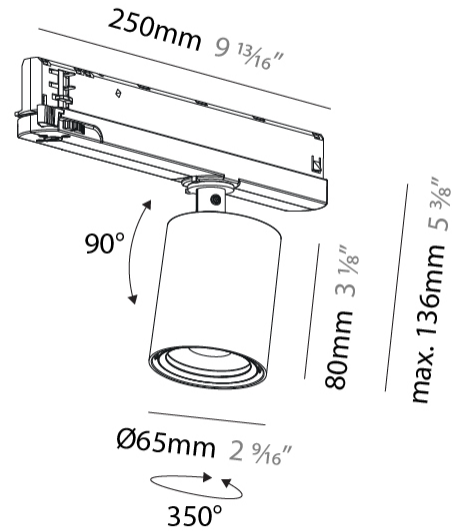

GENERAL

Series: Centriq
Subseries: Centriq In
Partner: Prolicht
Division: Architectural
Installation: Track
Product Type: Track System Line Voltage
Mounting Location: Ceiling
Light Distribution: Adjustable

PHYSICAL

Aperture Sizes - Downlights: 2"
Shape: Cylinder
Diameter (mm): 65
Diameter (in): 2 9/16
Length (mm): 250
Length (in): 9 13/16
Height (mm): 136
Height (in): 5 3/8
Weight (kg): 0.6
Fixture Finish: SSR / BKV / CWI / CRY / HAB / UFT / ITA / RUA / FTG / MYG / LOD / PUS / FRO / FUP / KIA / POP / BLS / SPG / MEY / GOH / CHC / COM / ABZ / JAG / OBR / MOS / ROR
Holder Finish: WHI / BLK
Accent Finish: SSR / BKV / CWI / CRY / HAB / LAG / UFT / ITA / RUA / RUR / MIC / FTG / MYG / TWT / LOD / PUS / FRO / FUP / KIA / POP / BLS / SPG / MEY / GOH / GUM / CHC / COM / ABZ / JAG
Fixture Material: Aluminum

ELECTRICAL

Lamp Type: LED (Zhaga Standard)
Input Wattage (W): 20
Total Output Wattage (W): 18.1
Dimming: Non-Dimmable / 0-10V Dimming
Driver Included: Yes
Driver Location: Integrated
Driver Type: Constant Current - 120Vac
Driver Class: Class 2
Input Voltage (V): 120

LED

Number of LEDs: 1
Color Temperature (°K): 2700 / 3000 / 3500 / 4000
Max. Delivered Lumen (lm): 1362 / 1467 / 1526 / 1557
Nominal Lumen (lm): 1672 / 1800 / 1872 / 1910
CRI: >90 CRI
Lamp Life (hrs): 50000

OPTICAL

Beam Angle: 12
Adjustability: Rotational 360°; Tilt 90° (±45°)

RATINGS AND CERTIFICATIONS

Certified By: Certified for North American Standards
IP rating: IP20