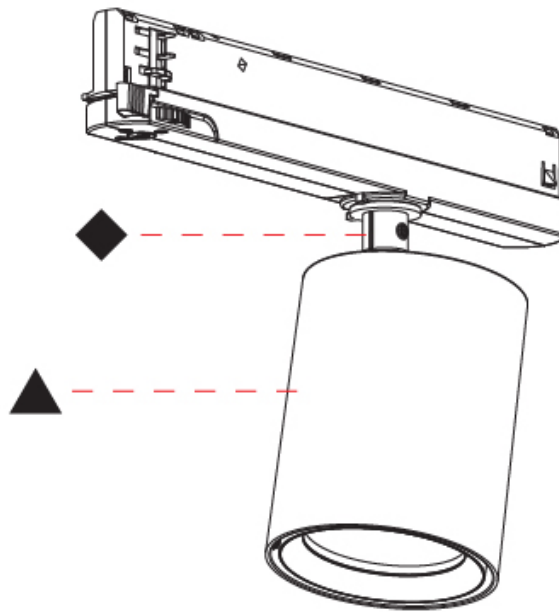

CENTRIQ IN TRACK

A3T218-

PROJECT

TYPE

SPECIFIER

QUANTITY

DATE

A